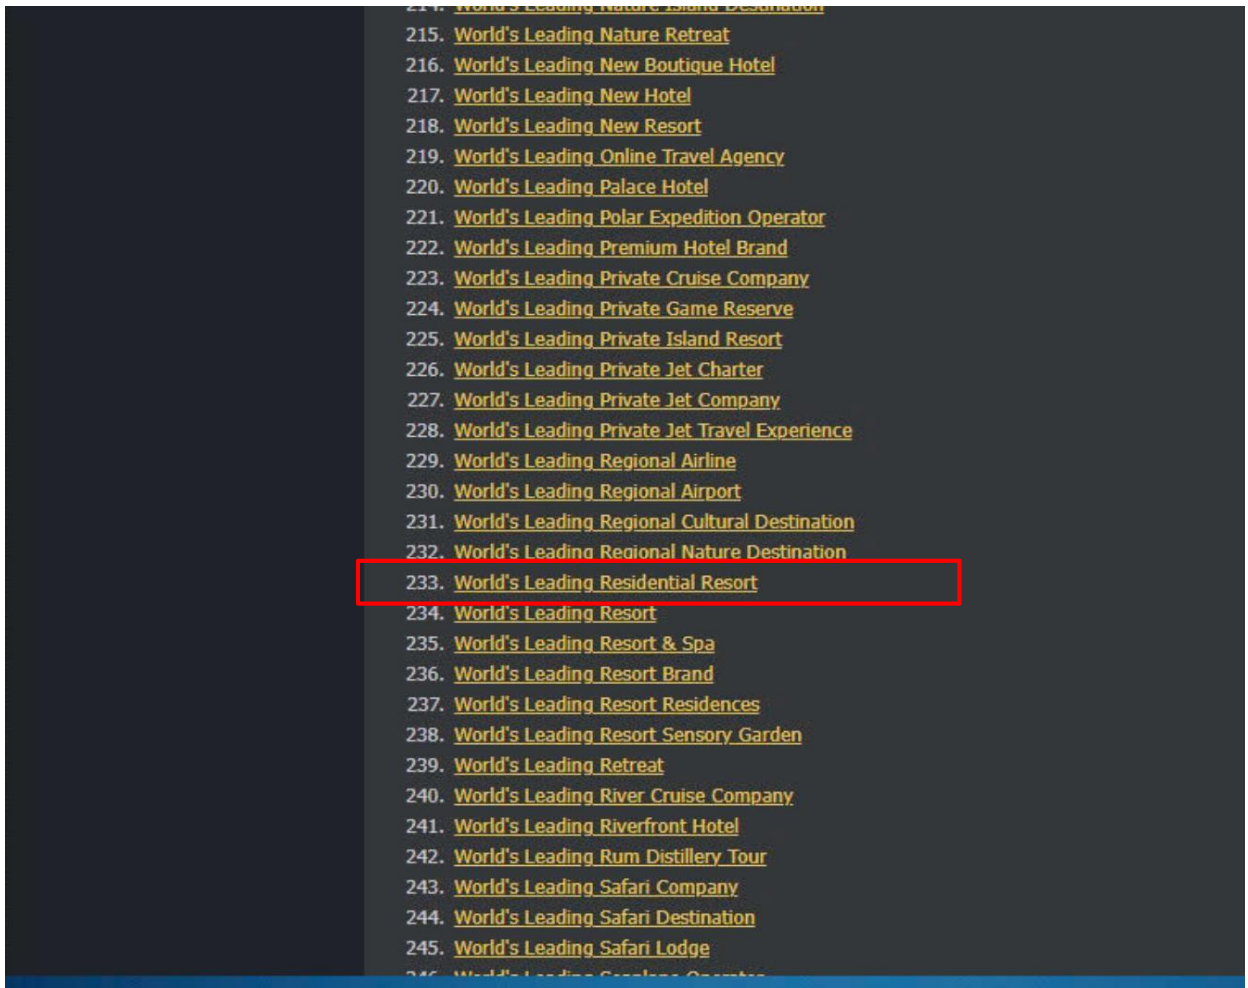

Bước 8: Tìm và bấm chọn dòng chữ “World's Leading Regional Nature Destination”.